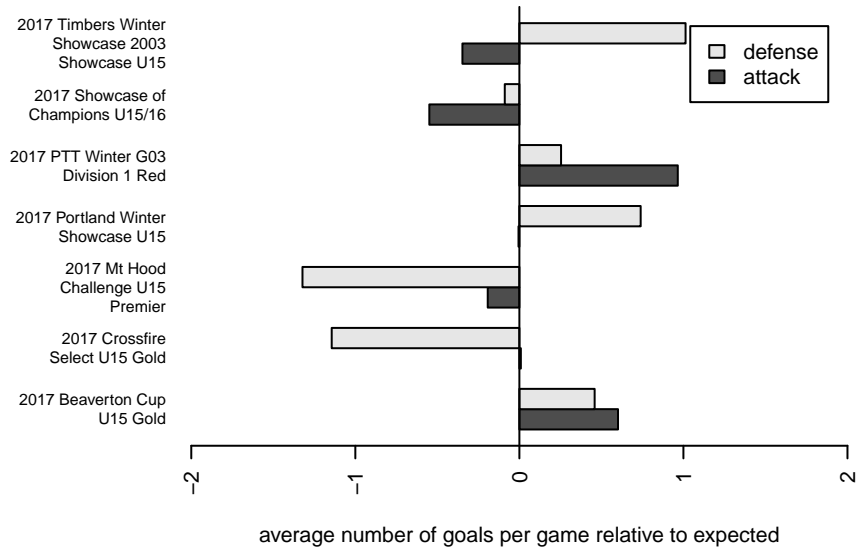

Performance relative to 13 month average