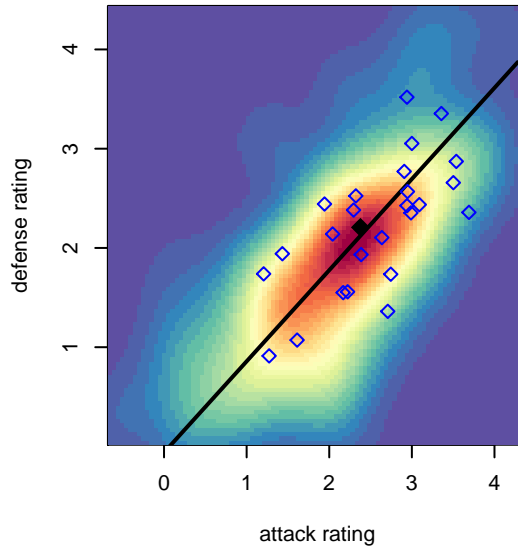

**attack and defense rating
relative to others at age
and all opponents in last 13 months**